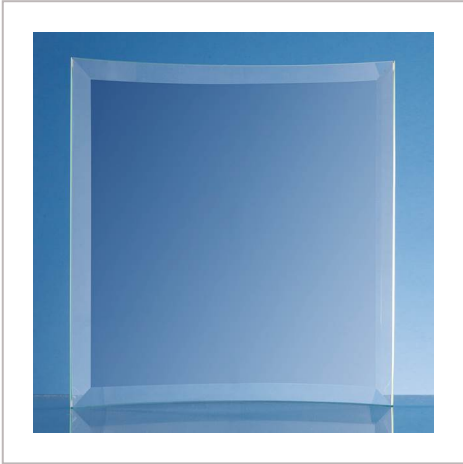

Jade Glass Bevelled Crescent

22.5CM X 20.5CM X 5MM JADE GLASS BEVELLED CRESCENT

| | |
|--------------------------|---------------------|
| METHOD | Engraved |
| PRINT AREA | H170, W170 |
| MATERIAL | Glass |
| COLOURS | Jade |
| SIZE | H225, W205 |
| AWARD PACKAGING | White Skillet Boxes |
| WEIGHT | 1.3KG |
| MOQ | 1 |
| CARTON QUANTITY | 15 |
| CARTON WEIGHT | 20KG |
| CARTON DIMENSIONS | 61cm x 46cm x 46cm |