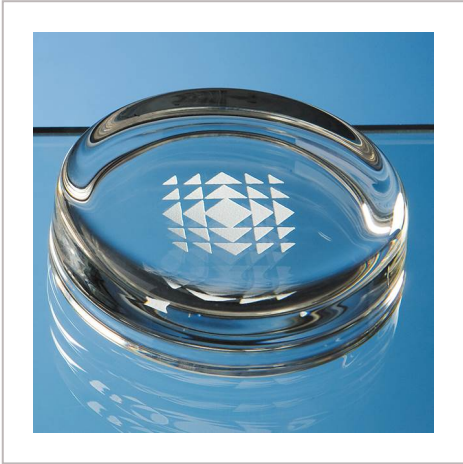

## Round Glass Paperweight

7CM ROUND GLASS PAPERWEIGHT

<b>METHOD</b>	Engraved
<b>PRINT AREA</b>	42mm Dia
<b>MATERIAL</b>	Glass
<b>COLOURS</b>	Clear
<b>SIZE</b>	H20, D70
<b>AWARD PACKAGING</b>	Blue Skillet Box
<b>WEIGHT</b>	1.3KG
<b>MOQ</b>	1
<b>CARTON QUANTITY</b>	15
<b>CARTON WEIGHT</b>	20KG
<b>CARTON DIMENSIONS</b>	61cm x 46cm x 46cm