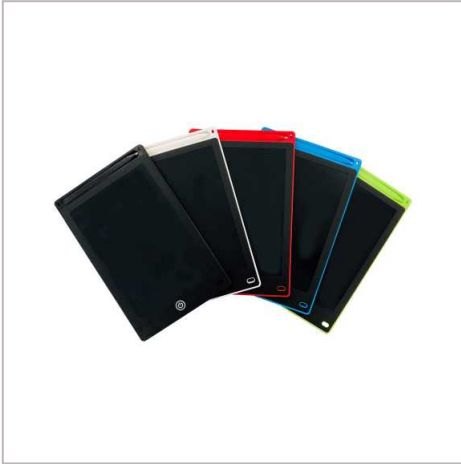

Erasable Memo Pad

OUR ERASABLE MEMO PAD IS THE NEW INNOVATIVE DESKTOP PRODUCT TO REPLACE YOUR PAPER NOTEPAD. SIMPLY WRITE YOUR NOTE ON THE SCREEN AND ONCE NOT NEEDED CAN BE ERASED WITH THE CLICK OF A BUTTON. THE LIGHTWEIGHT LCD WRITING SCREEN IS DESIGNED TO FEEL JUST LIKE WRITING ON PAPER. LOCKING SWITCH IF YOU DON'T WANT YOUR MESSAGE TO BE ERASED. AVAILABLE IN 5 STANDARD COLOURS: BLACK, WHITE, RED, BLUE & GREEN. COMPLETE WITH STYLUS FOR WRITING. SUPPLIED IN STANDARD BOX PACKAGING. MINIMUM JUST 100PCS.

| | |
|------------------------|--|
| BRANDING METHOD | Pad Printed |
| MATERIAL | ABS |
| COLOURS | Black, Blue, Green, Pink, Red & White |
| SIZE | 4.4" - 116mm x 88mm or 8.5" - 225mm x 145mm |
| PRINT AREA | 30mm x 15mm (Based on 4.4") or 50mm x 20mm (Based on 8.5") |
| UNIT WEIGHT | 0.11kg |
| MOQ | 100 |
| PACKING | Individually Poly Bagged (Based on 4.4") or Standard Box (Based on 8.5") |
| CARTON QUANTITY | 200pcs (Based on 4.4") or 100pcs (Based on 8.5") |
| CARTON WEIGHT | 8kg (Based on 4.4") or 11kg (Based on 8.5") |
| CARTON DIMENSIONS | 52x31.5x23.5cm |
| ARTWORK | Required in any vectorised file format |
| PRODUCTION PROOF | Visuals supplied within 24 hours |
| PRE PRODUCTION SAMPLE | Approx 2 weeks from artwork approval |
| BULK TURNAROUND | Approx 3-4 weeks from artwork approval |
| COMMODITY CODE | 3926100000 |
| COUNTRY OF MANUFACTURE | China |